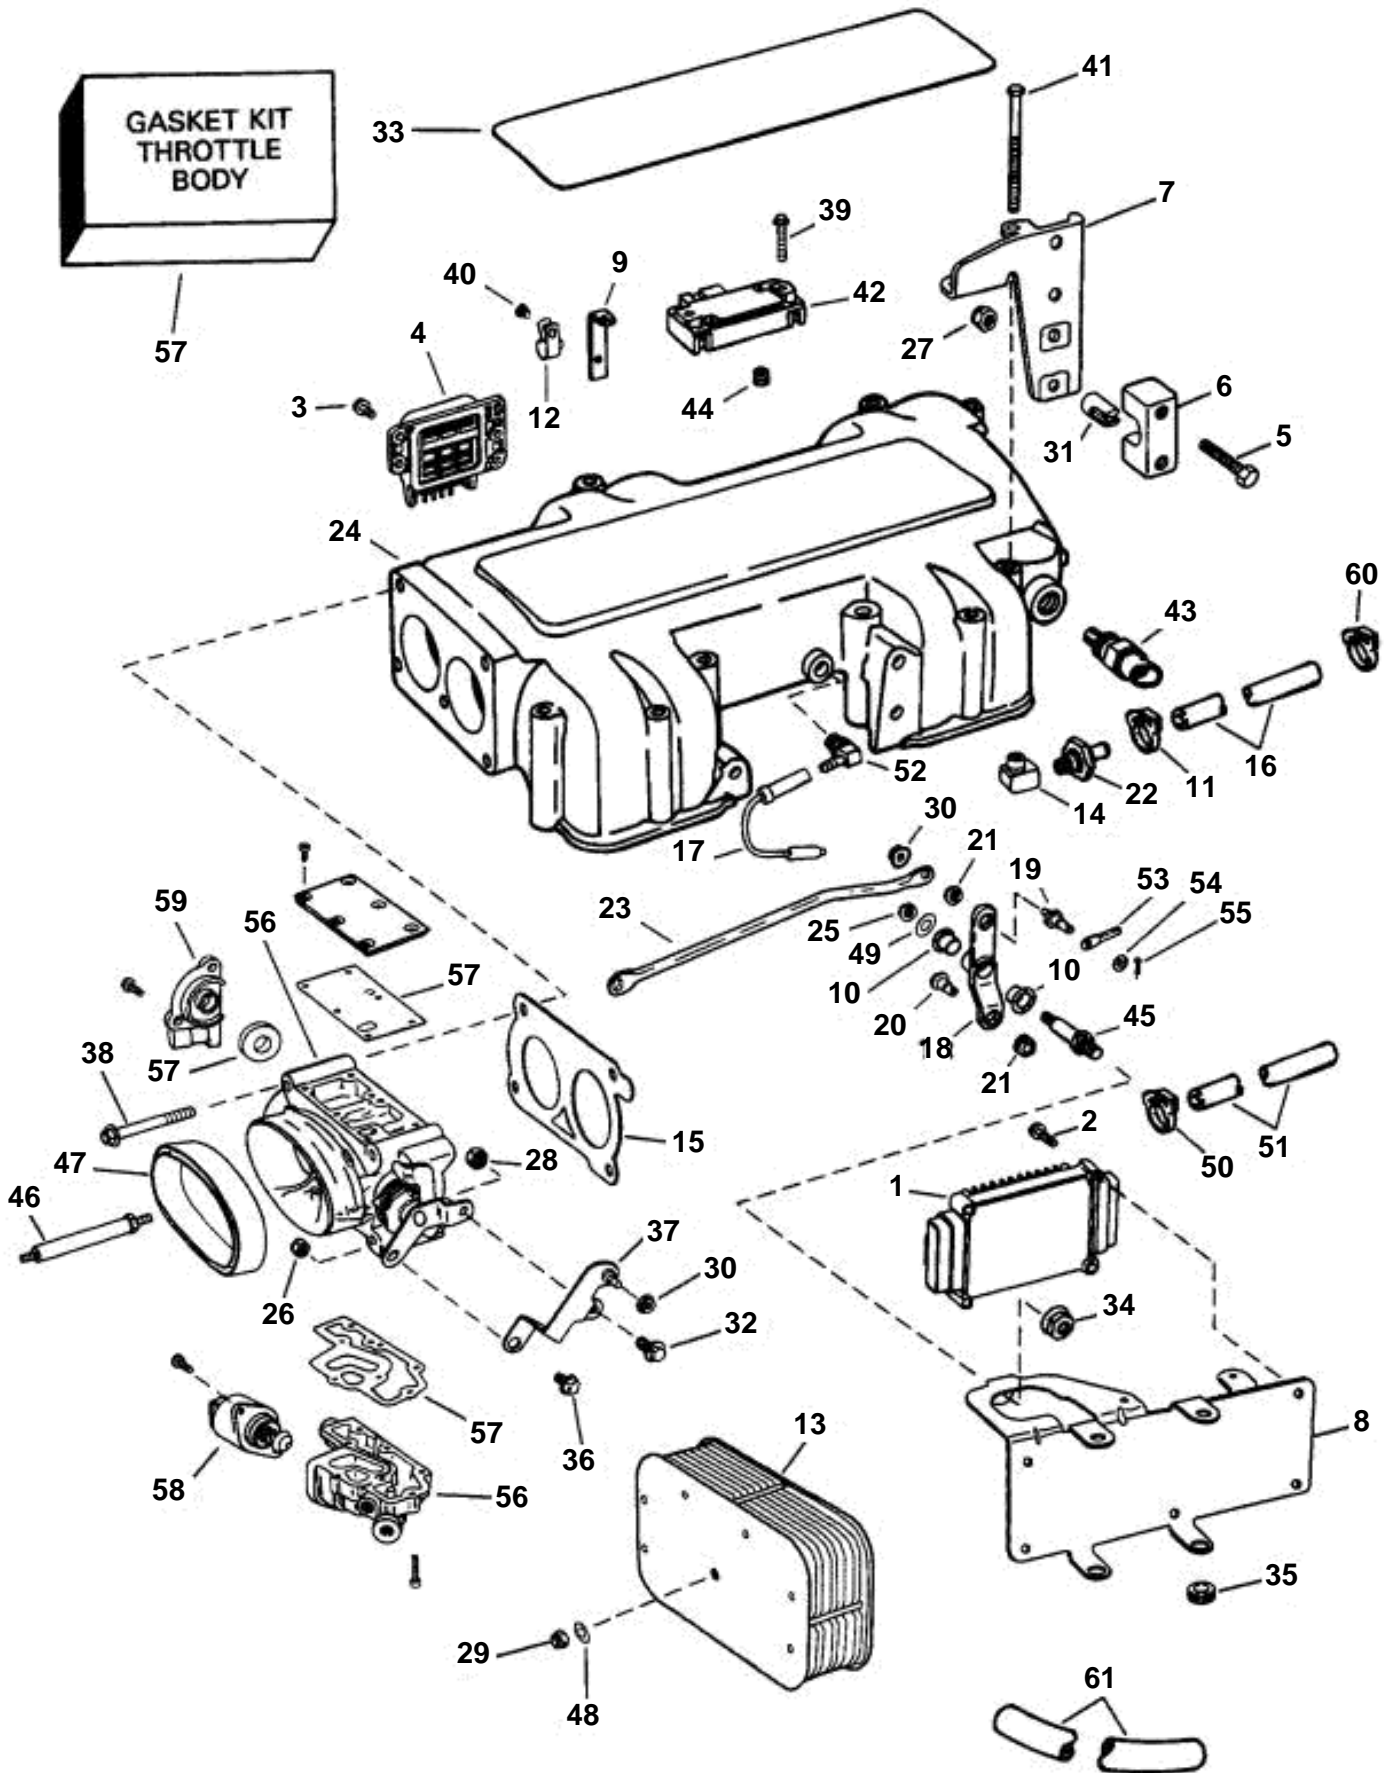

INTAKE MANIFOLD, UPPER, GSi / DPX

INTAKE MANIFOLD, UPPER, GSi / DPX

REF	PART NO.	QTY	DESCRIPTION	NOTES
1	3857928	1	Ecu, 7.4 GSi, DPX385	
	3857327	1	Ecu, 8.2 GSi, DPX415	
2	3855578	4	Screw, ECM to bracket	
3	3852115	2	Screw, Knock module	
4	3854521	1	Control unit	
5	3852048	1	Screw, Throttle anchor to bracket	
6	3850266	1	Anchorage, Throttle cable	
7	3851989	1	Bracket, Throttle cable	
8	3857319	1	Bracket, ECU & throttle lever to manifold	
9	3854820	1	Bracket, Clamp, fuel line to intake manifold	
10	3852094	1	Bushing, Shaft, throttle lever pivot	
11	3852170	1	Clamp, Hose, reservoir to pulse limiter	Reservoir end
	3852529	1	Clamp, Hose, reservoir to pulse limiter	Limiter end
12	3854896	1	Clamp, Fuel line to bracket	
13	3856951	1	Flame shield	
14	3854675	1	Elbow, Pulse limiter	
15	3854520	1	Gasket, Throttle body	Part of engine gasket kit
16	3853582	1	Hose, Reservoir to pulse limiter	
17	3854677	1	Hose, Regulator to intake manifold	
18	3854741	1	Lever, To ECM module & throttle lever bracket	
19	3854742	1	Pin, Throttle cable lever	
20	3854743	1	Pin, Throttle cable lever	
21	3854744	2	Nut, Pins to throttle cable lever	
22	3852225	1	Impulse limiter, Reservoir to intake manifold	
23	3854648	1	Link, Throttle lever to TB lever	
		1	· ROD END, Link, throttle lever to TB lever	
24	3854514	1	Manifold, Upper intake	
25	3852005	1	Nut, Shaft, throttle lever pivot	
26	3852009	1	Nut, Lever & pin assy	
27	3852118	1	Nut, Anchor, throttle cable to bracket	
28	3852420	1	Lock nut, Screw, throttle lever to throttle body	
29	3852420	1	Lock nut, Flame arrestor to throttle body	
30	3853404	1	Lock nut, Throttle pivot shaft to bracket	
31	3852019	2	Retainer, Throttle cable	
32	3852053	1	Screw, Lever to throttle body	
33	3854992	1	Decal, 7.4 GSi	
	3855620	1	Decal, 8.2 GSi	
	3856486	1	Decal, DPX385	
	3856487	1	Decal, DPX415	
34	3853404	1	Lock nut, Throttle pin to bracket	
35	941263	2	Grommet, ECU bracket	
36	3853428	1	Screw, Throttle lever to throttle body	
37	3854566	1	Lever	
38	3854651	4	Screw, Throttle body to manifold	
39	3854655	2	Screw, MAP sensor	
40	3854897	1	Screw, Clamp, fuel line to bracket	
41	3855091	12	Screw, Upper to lower intake manifold	
42	3850396	1	Sender	
43	3854527	1	Temperature sensor, Manifold air temperature (MAT)	
44	3854650	1	Seal, MAP sensor	Part of engine gasket kit
45	3854649	1	Control shaft, Pivot, throttle cable lever to bracket	
46	3854671	1	Stud, Flame arrestor to throttle body	
47	3854670	1	Grommet, Flame arrestor to throttle body	Part of engine gasket kit
48	3852184	1	Washer, Flame arrestor to throttle body	
49	3852189	1	Washer, Throttle lever to pivot shaft	
50	3852196	1	Clamp, PCV valve hose	
51	3856945	1	Hose, PCV valve	
	3856946	1	Hose, Elbow	
52	3854679	1	Elbow, Intake manifold to reg. hose	
53	3850941	1	Adapter, Throttle cable	
54	3852193	1	Washer, Pin, throttle cable to lever	
55	3852052	1	Cotter pin, Cable to throttle lever assy	
56	3856942	1	Throttle body	
57	3855193	1	· Repair kit, Throttle body	